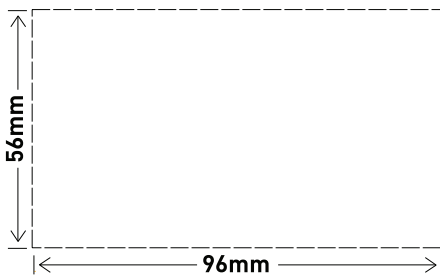

Data Sheet

Excel Life™

Dedicated Plate, Single Powerpoint,
L-shape Earth, 25A

Cat No. **ED787/25WE, ED787/25UG**

Cat No.	ED787/25WE, ED787/25UG
Description	Excel Life Dedicated Plate, Single Powerpoint, L-shape earth, 25A
Supply voltage	230 - 240V a.c.
Current rating	25A
Colour	White (WE), Urban Grey (UG)
Dimensions (WxHxD)	121 x 77 x 10mm
Mounting centres	84mm
Compliance	AS/NZS 3112

Excel Life™

Dedicated Plate, Single Powerpoint, L-shape Earth, 25A

Cat No. **ED787/25WE, ED787/25UG**

- Inline terminals for easier installation
- Internal safety shutters for extra safety
- More fixing options - 4 corners

Cut-out dimensions:

Single product	
Cat No.	Barcode
ED787/25WE	9321001411087
ED787/25UG	9321001417224

Inner box (QTY 10)		
Cat No.	Barcode	Dimensions (WxHxD)
ED787/25WE	9321001413524	160 x 160 x 120mm
ED787/25UG	9321001417231	160 x 160 x 120mm

Outer box (QTY 120)		
Cat No.	Barcode	Dimensions (WxHxD)
ED787/25WE	9321001415962	500 x 333 x 266mm
ED787/25UG	9321001417248	500 x 333 x 266mm

Legrand - Australia
1300 369 777
www.legrand.com.au
ABN 31 000 102 661